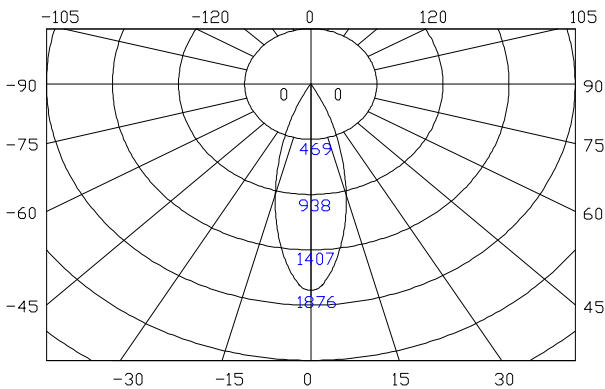

KM LIGHTING

Tel: 1-416-298-2286
 Fax: 1-416-298-0119
 email: sales@ekm.ca

Project:
 Type:
 Part number:
 Lamps:
 Voltage:

LED PAR30-COB14-830-WH-DIM

ELECTRICAL DATA:

NOMINAL VALUE

Lamp wattage (W):	14.0W
Lamp voltage (V):	AC120V 60Hz
Power Factor :	>0.9
Dimming Range :	10-100%

PHOTOMETRIC DATA:

TYPE DESCRIPTION	BEAM ANGLE (degrees)	LUMINOUS INTENSITY (Cd)	COLOUR TEMPERATURE (K)	CRI	LUMENS
PAR30-COB14W	35!	1600	2700-5000	>80	940LM
PAR30-COB14W	35!	1750	5000-7000	>80	1000LM

APPLICATION: General and accent lighting for indoor use, home, villa, hotels, restaurants, bars, cafes.