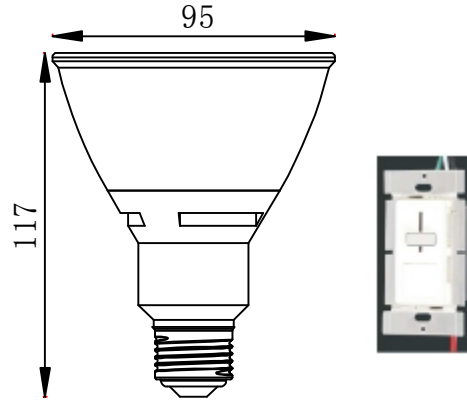

KM LIGHTING

Tel: 1-416-298-2286
 Fax: 1-416-298-0119
 email: sales@ekm.ca

Project:
 Type:
 Part number:
 Lamps:
 Voltage:

LED PAR30-COB14-830-WH-DIM

ELECTRICAL DATA:

NOMINAL VALUE

Lamp wattage (W):	14.0W
Lamp voltage (V):	AC120V 60Hz
Power Factor :	>0.9
Dimming Range :	10-100%

- Unique patented turbo heat sinking design
- 75W halogen lamp equivalent
- Smooth dimming 10-100%
- Long lifespan 30000hrs
- **Turn off the switch, while the lamps are installed!**
- **Don't touch the lamp when lighting!**
- **Don't use it in sealed fixture!**

PHOTOMETRIC DATA:

TYPE DESCRIPTION	BEAM ANGLE (degrees)	LUMINOUS INTENSITY (Cd)	COLOUR TEMPERATURE (K)	CRI	LUMENS
PAR30-COB14W	35!	1600	2700-5000	>80	940LM
PAR30-COB14W	35!	1750	5000-7000	>80	1000LM

APPLICATION: General and accent lighting for indoor use, home, villa, hotels, restaurants, bars, cafes.