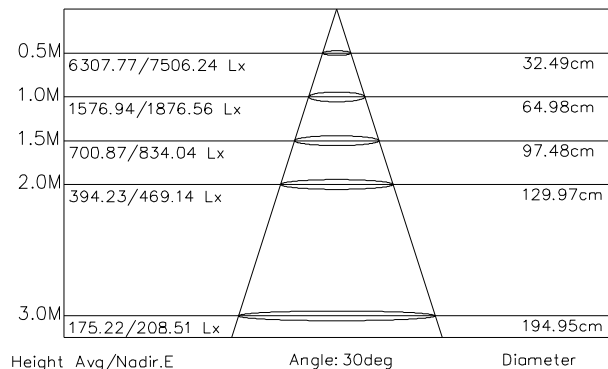

PHOTOMETRIC DATA:

TYPE DESCRIPTION	BEAM ANGLE (degrees)	LUMINOUS INTENSITY (Cd)	COLOUR TEMPERATURE (K)	CRI	LUMENS
PAR30-COB14W	35!	1600	2700-5000	>80	940LM
PAR30-COB14W	35!	1750	5000-7000	>80	1000LM

APPLICATION: General and accent lighting for indoor use, home, villa, hotels, restaurants, bars, cafes.